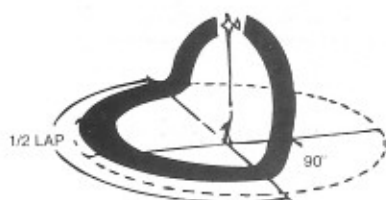

OLD TIME STUNT

**TAKEOFF &
LEVEL FLIGHT**

CLIMB

DIVE

WINGOVER

**CONSECUTIVE
INSIDE LOOPS (5)**

**CONSECUTIVE
OUTSIDE LOOPS (5)**

LOOP MAY ALSO BE STARTED
& COMPLETED AT TOP

**INVERTED
FLIGHT (2 LAPS)**

**HORIZONTAL
FIGURE EIGHT (3)**

**VERTICAL
FIGURE EIGHT (3)**

**OVERHEAD
FIGURE EIGHT (3)**

TOP VIEW

APPROX. 5 FT.
RADIUS, EACH
CORNER

**SQUARE
LOOP (1)**