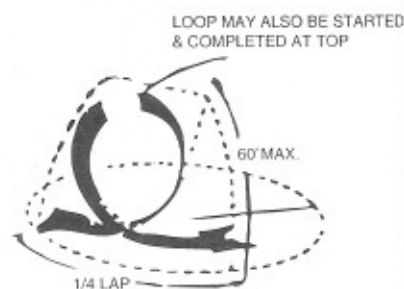

OLD TIME STUNT

**TAKEOFF &
LEVEL FLIGHT**

CLIMB

DIVE

WINGOVER

**CONSECUTIVE
INSIDE LOOPS (5)**

**CONSECUTIVE
OUTSIDE LOOPS (5)**

LOOP MAY ALSO BE STARTED
& COMPLETED AT TOP

**INVERTED
FLIGHT (2 LAPS)**

**HORIZONTAL
FIGURE EIGHT (3)**

**VERTICAL
FIGURE EIGHT (3)**

**OVERHEAD
FIGURE EIGHT (3)**

TOP VIEW

APPROX. 5 FT.
RADIUS, EACH
CORNER

**SQUARE
LOOP (1)**