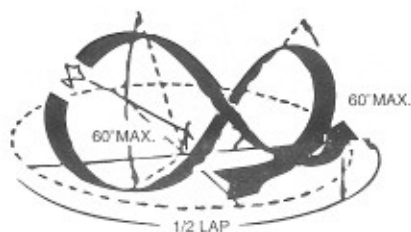

OLD TIME STUNT

**TAKEOFF &
LEVEL FLIGHT**

CLIMB

DIVE

WINGOVER

**CONSECUTIVE
INSIDE LOOPS (5)**

**CONSECUTIVE
OUTSIDE LOOPS (5)**

LOOP MAY ALSO BE STARTED
& COMPLETED AT TOP

**INVERTED
FLIGHT (2 LAPS)**

**HORIZONTAL
FIGURE EIGHT (3)**

**VERTICAL
FIGURE EIGHT (3)**

**OVERHEAD
FIGURE EIGHT (3)**

TOP VIEW

APPROX. 5 FT.
RADIUS, EACH
CORNER

**SQUARE
LOOP (1)**