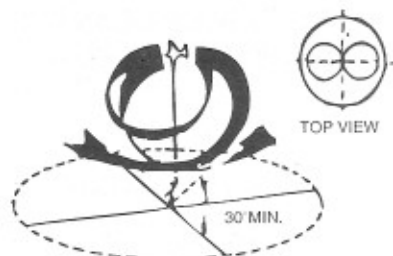

OLD TIME STUNT

**TAKEOFF &
LEVEL FLIGHT**

CLIMB

DIVE

WINGOVER

**CONSECUTIVE
INSIDE LOOPS (5)**

**CONSECUTIVE
OUTSIDE LOOPS (5)**

LOOP MAY ALSO BE STARTED
& COMPLETED AT TOP

**INVERTED
FLIGHT (2 LAPS)**

**HORIZONTAL
FIGURE EIGHT (3)**

**VERTICAL
FIGURE EIGHT (3)**

**OVERHEAD
FIGURE EIGHT (3)**

TOP VIEW

APPROX. 5 FT.
RADIUS, EACH
CORNER

**SQUARE
LOOP (1)**