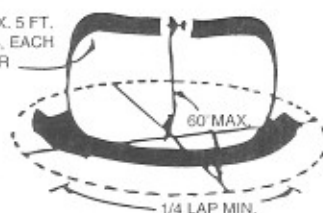

OLD TIME STUNT

**TAKEOFF &
LEVEL FLIGHT**

CLIMB

DIVE

WINGOVER

**CONSECUTIVE
INSIDE LOOPS (5)**

**CONSECUTIVE
OUTSIDE LOOPS (5)**

LOOP MAY ALSO BE STARTED
& COMPLETED AT TOP

**INVERTED
FLIGHT (2 LAPS)**

**HORIZONTAL
FIGURE EIGHT (3)**

**VERTICAL
FIGURE EIGHT (3)**

**OVERHEAD
FIGURE EIGHT (3)**

TOP VIEW

APPROX. 5 FT.
RADIUS, EACH
CORNER

**SQUARE
LOOP (1)**