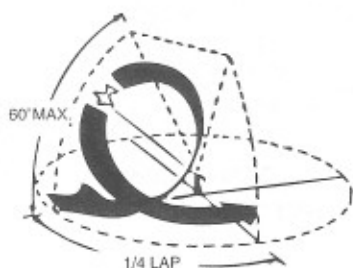

OLD TIME STUNT

**TAKEOFF &
LEVEL FLIGHT**

CLIMB

DIVE

WINGOVER

**CONSECUTIVE
INSIDE LOOPS (5)**

**CONSECUTIVE
OUTSIDE LOOPS (5)**

LOOP MAY ALSO BE STARTED
& COMPLETED AT TOP

**INVERTED
FLIGHT (2 LAPS)**

**HORIZONTAL
FIGURE EIGHT (3)**

**VERTICAL
FIGURE EIGHT (3)**

**OVERHEAD
FIGURE EIGHT (3)**

TOP VIEW

APPROX. 5 FT.
RADIUS, EACH
CORNER

**SQUARE
LOOP (1)**